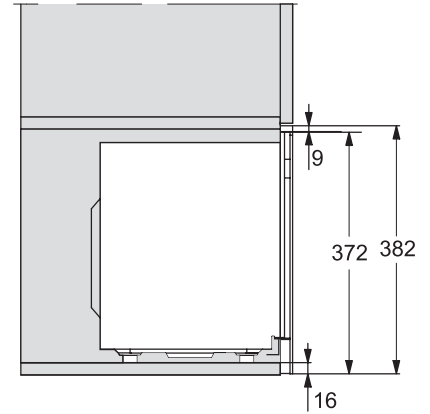

M223xSC, installation drawings

M223xSC, installation drawing

M223xSC, AB45-2, installation drawing

M223xSC, AB45-2, installation drawing

M223xSC, AB42-1, installation drawing

M223xSC, AB42-1, installation drawing

## M 2234 SC

Four à micro-ondes encastrable

avec commande latérale par capteur pour une manipulation confortable.

M223xSC, AB38-1, installation drawing

M223xSC, AB38-1, installation drawing

M223xSC, AB36, installation drawing

M223xSC, AB36, installation drawing

M22xxSC, installation drawing

M22xxSC, installation drawing